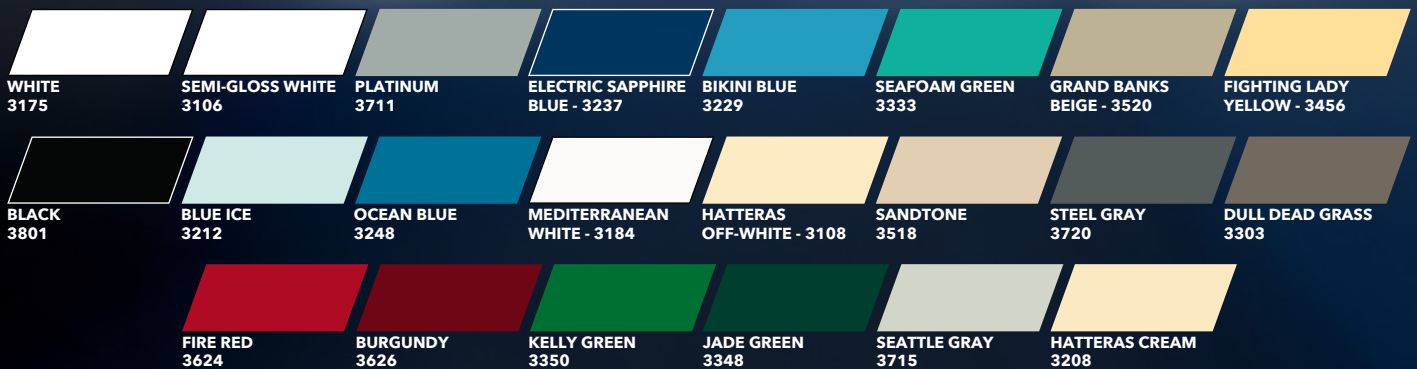

BRILLIANT SHINE LASTING RESULTS

EZ-Poxy is a modern one-part polyurethane topside and deck enamel improved by the addition of silicone for a brilliant shine and easy brush-ability. The result is a topside finish that's exceptionally easy to apply, producing a lasting gelcoat-like brilliance with minimal effort. EZ-Poxy is the go-to choice for boaters all over. Give your vessel the best in protection without the extra hassle.

AVAILABLE IN A WIDE SELECTION OF COLORS

AND INTRODUCING 13 NEW COLORS TO THE EZ-POXY FAMILY!

Swatch colors shown in this piece are approximations of the actual paint color in the can.

800-221-4466 • PETTITPAINT.COM